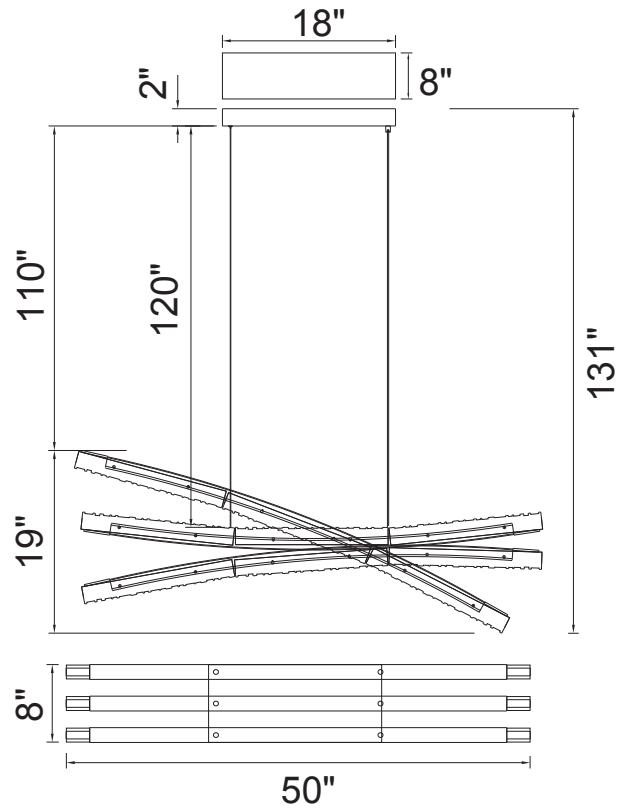

PROJECT: _____
 FIXTURE TYPE: _____
 LOCATION: _____
 CONTACT/PHONE: _____

Item	1710P50-3-101
Collection	SABER
Category	Chandelier
Finish	Black
Glass	Clear
Crystal	-----
Acrylic	-----

Shade Color	-----
Min Assembled Height	21"
Max Assembled Height	131"
Width	50"
Length	8"
Extension Wall Mounts	-----
Input	120V AC,60HZ,AC

Lumens	3744
Light Source	LED
Bulb Info.	72W
Included	-----
Dimmable	Yes
Colour Temp	3000K
Weight	37.03 Lbs

CWI Lighting
 2775 Broadway
 Buffalo, NY 14227
 USA

CWI Lighting
 140 Steelcase Rd. W.
 Markham ON. L3R 3J9
 Canada