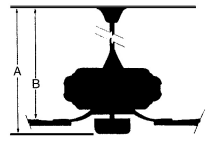

Image File Name: F788L-WH.jpg

Item # F788L-WH	UPC Code: 706411059032
Product Family Name: Dream Star	Finish: White
Category: INTERIOR FAN	Category Type: Ceiling Fan
Certification E75795	
Patents: U.S. Patent(s): Pending	
Notes:	

MEASUREMENTS

Blade Finish:	Reversible Blades:		
	No		
Blade Material:	Slope:		
ABS	Yes		
Blade Sweep:	No. of Blades:	Blade Pitch:	Hanging Weight:
60"	8	VARIABLE	29.39
Downrod 1:	Downrod 1 Outside Dia:	Downrod 2:	Downrod 2 Outside Dia:
12	.75		
Ceiling to Lowest Point: (Dim A)	Ceiling to Blade (Dim B)	Lead Wire:	Motor Size:
22.5	8.5	14"L+(1	DC 168*30MM

GLASS

Description:	Material:
WHITE	
Part No.:	Quantity:
	1
Width:	Height:
8.5	2.17
	Length:
	8.5

FAN CONTROLS

Pull Chain Control:	Works with Remote Control:	Works with Wall Control:
No	Yes	Yes
Reversible:	Included Remote Control:	Included Wall Control:
Yes	RC400	
	Compatible Remote Control(s):	Compatible Wall Control(s):
		WC400